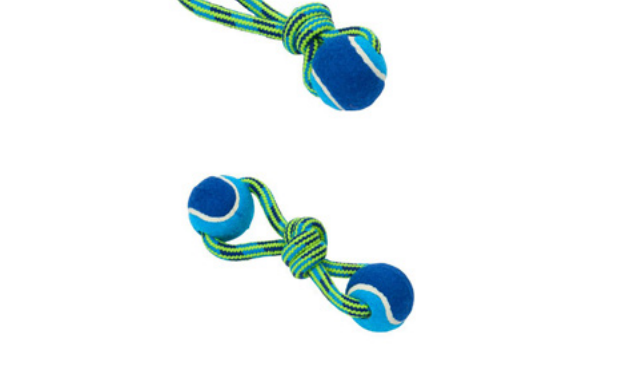

Nr kat. Kruuse	Nr kat. Medivet	Nazwa i charakterystyka produktu
276533	602536	BUSTER Colour Bungee Rope Handle, blue/lime, 16 cm
276534	602535	BUSTER Colour Bungee Rope Single Knot, blue/lime, 33 cm
276535	602440	BUSTER Colour Bungee Rope Double Knot, blue/lime, 35 cm
276536	607640	BUSTER Colour Bungee Rope Double Knot w/Tennisball, blue/lime, 33 cm
276537	607641	BUSTER Colour Bungee Rope Double Handle w/Tennisball, blue/lime, 28 cm
276538	602441	BUSTER Colour Squeak Rope Circle w/Tennisball, blue/lime, 20 cm
276539	602534	BUSTER Colour Squeak Rope, blue/lime, medium, 35 cm
276540	602533	BUSTER Colour Squeak Rope, blue/lime, large, 58 cm
276541	607642	BUSTER Colour Squeak Rope w/Vinyl Ball, blue/lime, medium 33 cm
276542	607643	BUSTER Colour Squeak Rope w/Vinyl Ball, blue/lime, large 40 cm
276543	607644	BUSTER Colour Tugger Squeak Rope w/Vinyl Ball, blue/lime, medium 37 cm
276544	607645	BUSTER Colour Tugger Squeak Rope w/Vinyl Ball, blue/lime, large 44 cm
276545	602524	BUSTER Colour Dental Rope 2-Knot, blue/lime, x-small, 15 cm
276546	602442	BUSTER Colour Dental Rope 2-Knot, blue/lime, small, 23 cm
276547	602525	BUSTER Colour Dental Rope 2-Knot, blue/lime, medium, 30 cm
276548	602528	BUSTER Colour Dental Rope 2-Knot, blue/lime, large, 35 cm
276549	602443	BUSTER Colour Dental Rope 2-Knot, blue/lime, x-large, 40 cm
276550	602529	BUSTER Colour Dental Rope 3-Knot, blue/lime, x-small, 25 cm
276551	602530	BUSTER Colour Dental Rope 3-Knot, blue/lime, small, 38 cm
276552	602444	BUSTER Colour Dental Rope 3-Knot, blue/lime, medium, 50 cm
276553	602531	BUSTER Colour Dental Rope 3-Knot, blue/lime, large, 63 cm
276554	602532	BUSTER Colour Dental Rope 3-Knot, blue/lime, x-large, 91 cm
276555	607646	BUSTER Colour Tuggaball Handle w/Tennisball, blue/lime, small, 18 cm
276556	607647	BUSTER Colour Tuggaball Handle w/Tennisball, blue/lime, medium, 30 cm
276557	607648	BUSTER Colour Tuggaball Double Tennisball, blue/lime, small, 18 cm
276558	602445	BUSTER Colour Tuggaball Double Tennisball, blue/lime, medium, 23 cm